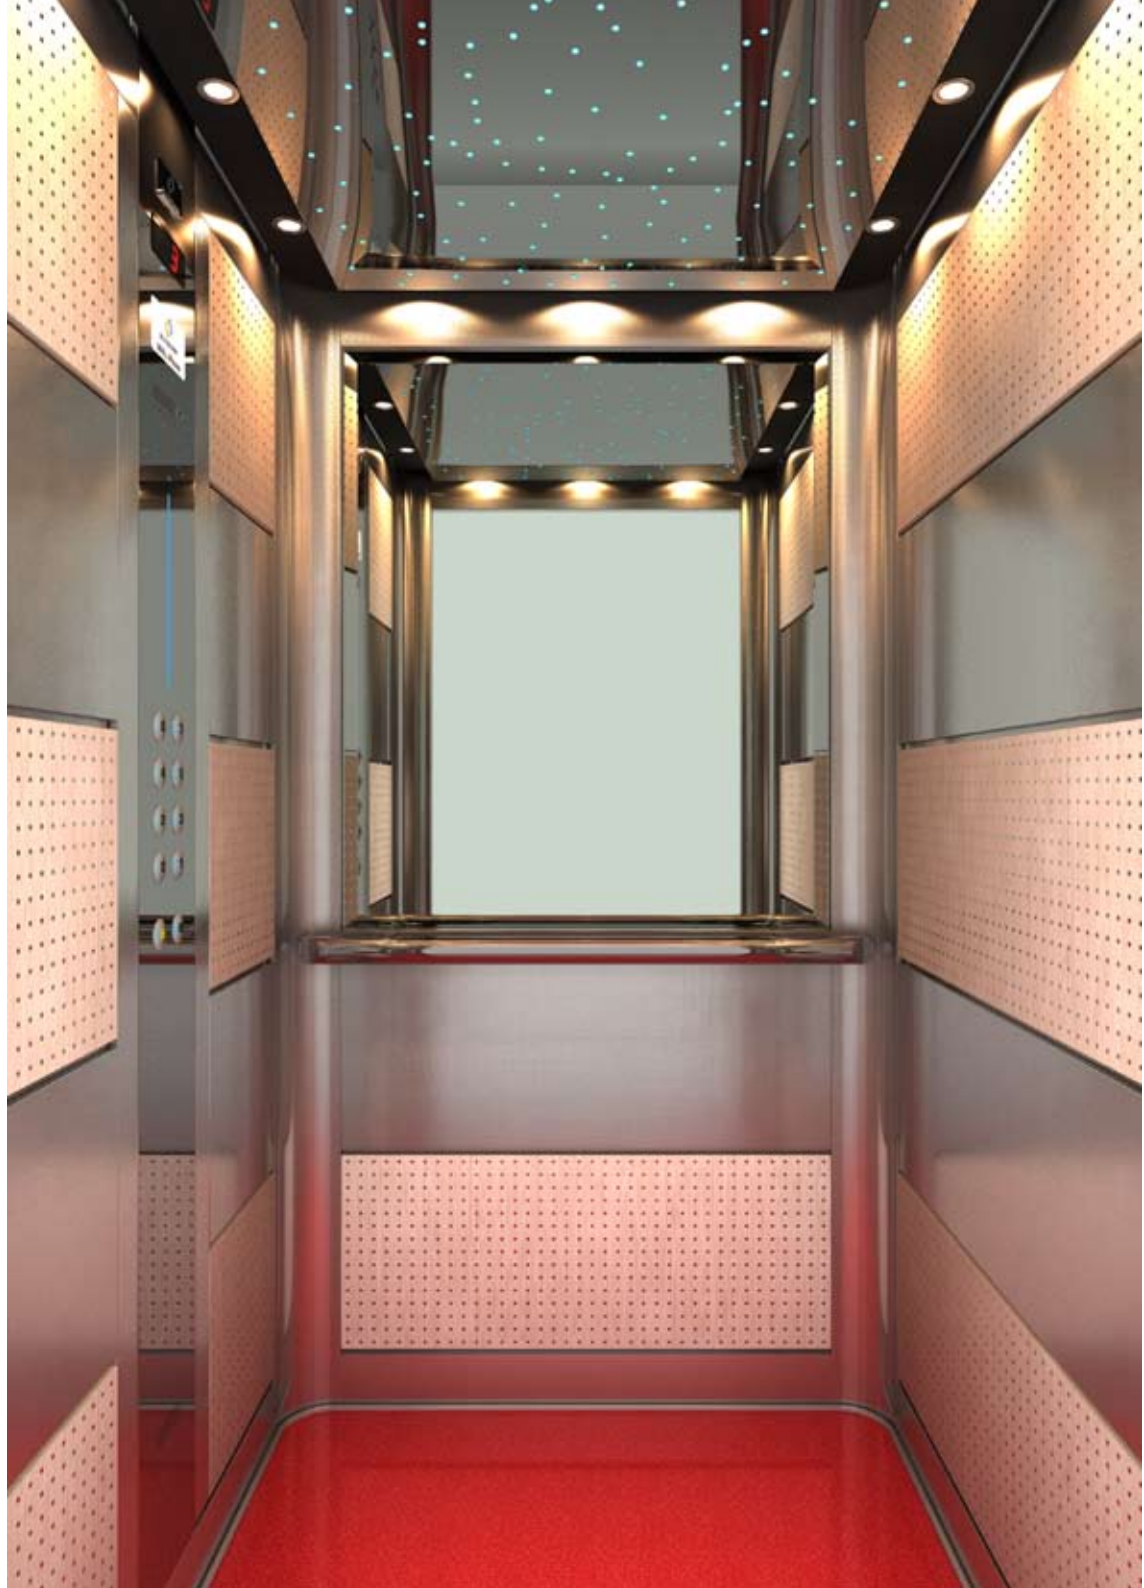

Modern Life L710

CEILING

Type: Special Ceiling L710 (with fiber optics and spots)

Material: Stainless Steel Mirror

Light Type: 10 spots and fiber optics

WALLS

Combination of Stainless Steel Checks and Special HP Laminate 21/370

CORNERS – SHADOW GAPS – SKIRTINGS

Inward Curves, Shadow gaps and Skirtings Stainless Steel Checks

FLOOR

Artificial Granite Regal Red

HANDRAIL

105 Stainless Steel Mirror

MIRROR

Half Width / Full Width

CAR OPERATING PANEL

AKC BES Stainless Steel Satin with Blue Line